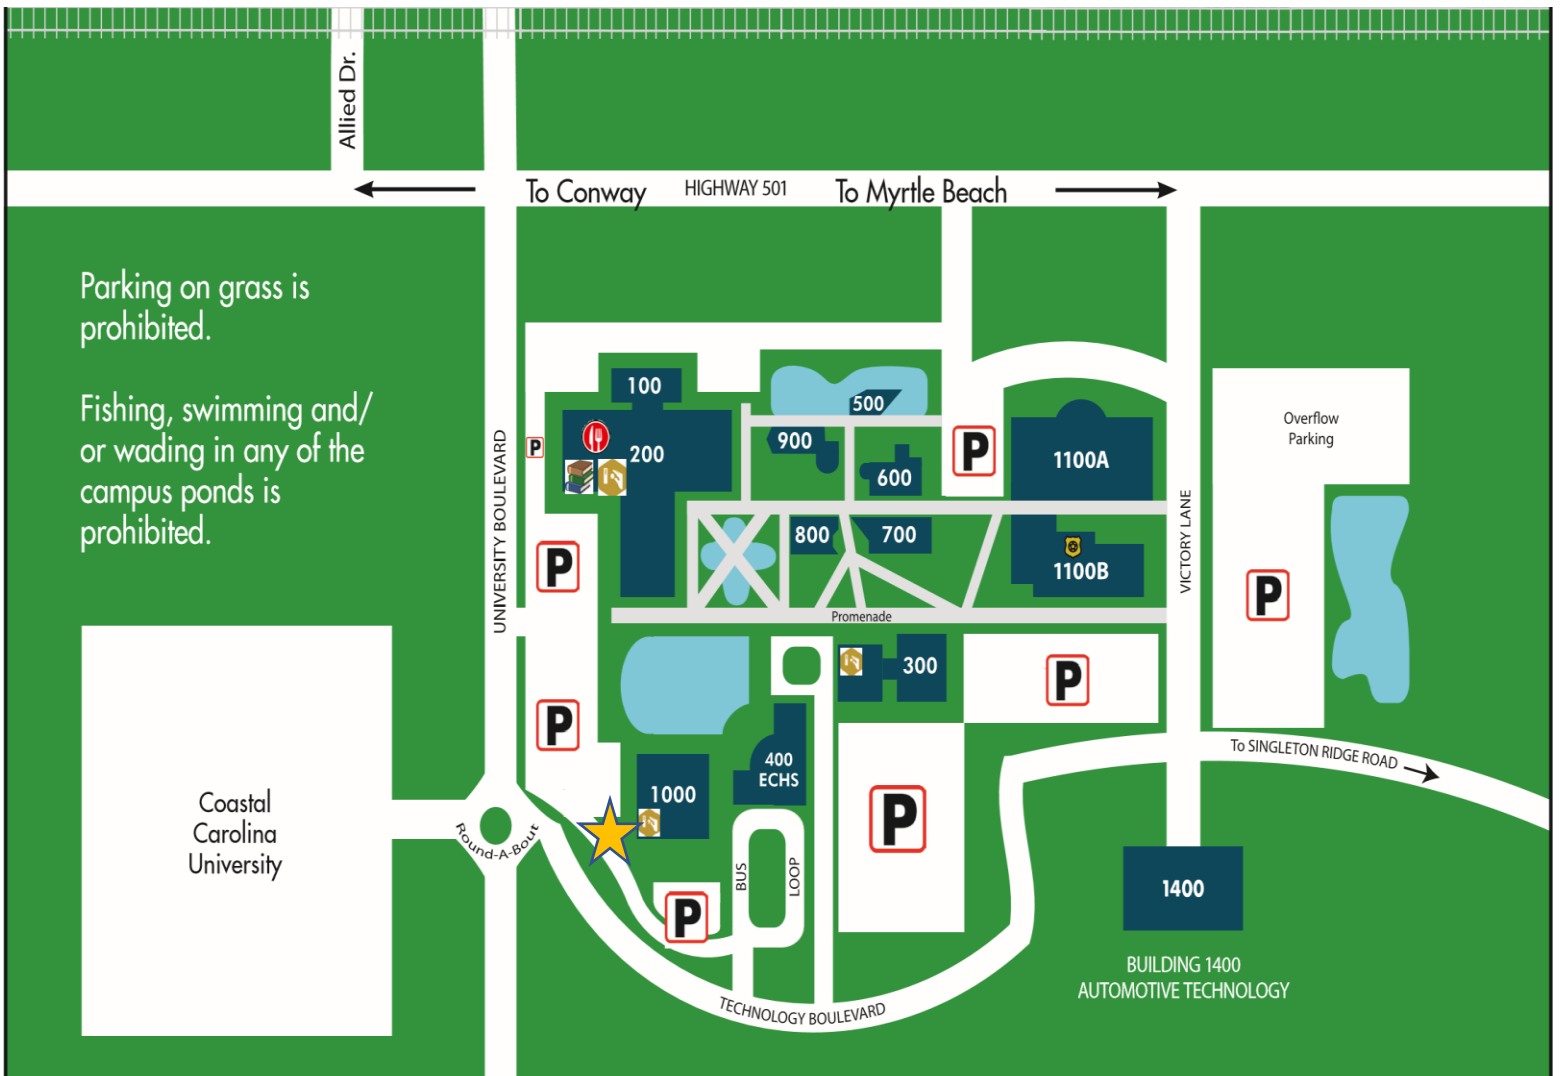

BUILDING 200
Advanced Manufacturing
Barnes & Noble College
Bookstore
Classrooms
College Grounds
Deans' Office
Human Resources
Print Shop
Science Labs

BUILDING 300
Civil Engineering Technology

Classrooms
Electronics Technology
Golf & Sports Turf Management
Technology

BUILDING 500
Cosmetology

BUILDING 700
Classrooms CSI
Labs

BUILDING 800
Early Care & Education

BUILDING 900
Faculty Offices

BUILDING 1000
Classrooms
Computer Technology
General Business Technology
Office Systems Technology
Science Labs

BUILDING 1100A
Admissions & New
Student Advising
Financial Aid/Veterans Affairs
Library
Office of Career Services
Registrar
Services for Students with
Disabilities
Student Financial Services
Student Information Center –
TECH Central
Student Success &
Tutoring Center
Testing Center
Upward Bound
VP for Student Affairs
BUILDING 1100B
Burroughs & Chapin
Auditorium Child Care
Development Center

Chomp's Hangout
Chomp's Serene Space
Classrooms
Conference Rooms
Public Safety Office
Richardson Art Gallery

BUILDING 1400
Automotive Technology

BUILDING 2000
Advanced Manufacturing Center
250 Allied Drive, Conway

BUILDING 3000
Plumbing Service Technology
209 Daytona Street, Conway

BUILDING 4000
Diesel Engine Technology

HGTC CONWAY CAMPUS

Coastal
Carolina
University

BUILDING 1400
AUTOMOTIVE TECHNOLOGY