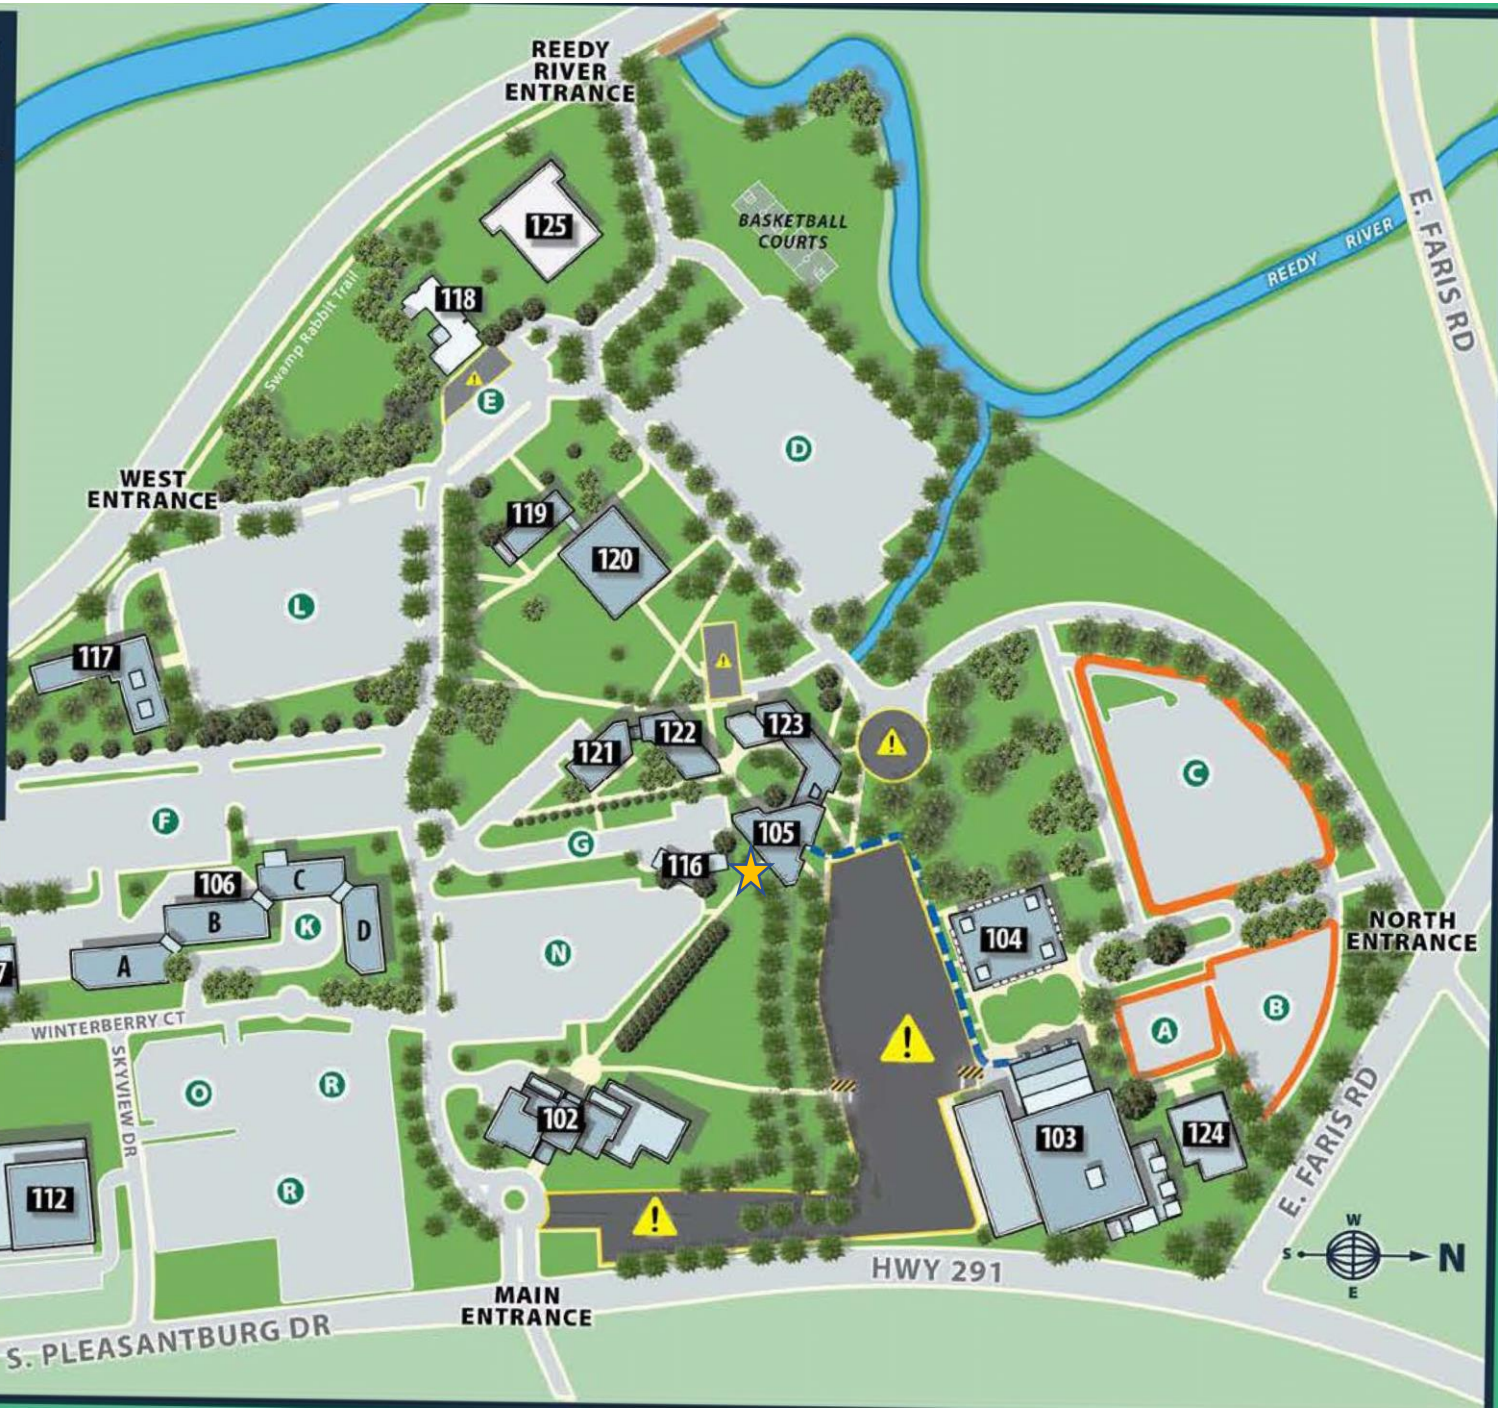

Barton Campus (100)
506 S. Pleasantburg Dr.
Greenville, SC 29607

- 102 Dreisbach/Anderson Student Success Center
- 103 Willie B. McMahan Engineering Technologies Building
- 104 Robert W. Leach Sr. University Transfer Building
- ★ 105 Beattie E. Huff Student Center
- 106 Industrial Technologies Complex A,B,C,D
- 107 Facility Resources
- 108 J. Verne Smith Institutional Effectiveness/Logistics Building
- 112 Dental Building (Dental Clinic)
- 116 Central Energy Plant
- 117 Ruth A. Nicholson Nursing Sciences Building
- 118 Margaret Mills Cabbage Child Development Center
- 119 Greenville Technical Charter High School
- 120 Ernest F. Hollings Health Sciences Center
- 121 Strom Thurmond Criminal Justice Building
- 122 STAT Center
- 123 Robert C. Crawford Administration Building
- 124 Michelin Center
- 125 GTCHS Student Learning Center